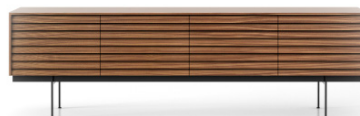

SSX301 69,9" x 18,5" x 16,3"

WOODEN PARTS:

SUPER-MATT OAK

BASE:

BLACK EPOXY

PRICE: **\$4.070**

SSX401 92,8" x 18,5" x 16,3"

WOODEN PARTS:

SUPER-MATT OAK

BASE:

BLACK EPOXY

PRICE: **\$4.985**

SSX301 69,9" x 18,5" x 16,3"

WOODEN PARTS:

SUPER-MATT WALNUT

BASE:

BLACK EPOXY

PRICE: **\$4.390**

SSX401 92,8" x 18,5" x 16,3"

WOODEN PARTS:

SUPER-MATT WALNUT

BASE:

BLACK EPOXY

PRICE: **\$5.410**

STOCKHOLM BY MARIO RUIZ

STOCKHOLM BY MARIO RUIZ

STH303 70,8" x 18,1" x 20,1"

WOODEN PARTS:
SUPER-MATT WALNUT

BASE:
BLACK EPOXY

TOP:
BRONZE ANODISED ALUMINUM

PRICE: **\$7.105**

STH403 93,7" x 18,1" x 20,1"