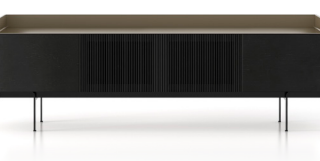

STOCKHOLM BY MARIO RUIZ

STOCKHOLM BY MARIO RUIZ

STH303 70,8" x 18,1" x 20,1"

WOODEN PARTS:
SUPER-MATT WALNUT

BASE:
BLACK EPOXY

TOP:
BRONZE ANODISED ALUMINUM

PRICE: **\$7.105**

STH403 93,7" x 18,1" x 20,1"

WOODEN PARTS:
SUPER-MATT WALNUT

BASE:
BLACK EPOXY

TOP:
BRONZE ANODISED ALUMINUM

PRICE: **\$9.355**

STH303 70,8" x 18,1" x 20,1"

WOODEN PARTS:
DARK GREY STAINED OAK

BASE:
BLACK EPOXY

TOP:
BRONZE ANODISED ALUMINUM

PRICE: **\$6.955**

STH403 93,7" x 18,1" x 20,1"

WOODEN PARTS:
EBONY STAINED OAK

BASE:
BLACK EPOXY

TOP:
BRONZE ANODISED ALUMINUM

PRICE: **\$8.905**

STH403 93,7" x 18,1" x 20,1"

WOODEN PARTS:
EBONY STAINED OAK

BASE:
BLACK EPOXY

TOP:
GOLD ANODISED ALUMINUM

PRICE: **\$8.905**

VELASCA BY LUDOVICA + ROBERTO PALOMBA

VELASCA BY LUDOVICA + ROBERTO PALOMBA

VLS300 63" x 15,7" x 17,3"

WOODEN PARTS:
SUPER-MATT OAK

PRICE: \$3.435