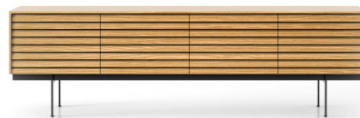

SSX301 69,9" x 18,5" x 16,3"

WOODEN PARTS:

SUPER-MATT OAK

BASE:

BLACK EPOXY

PRICE: **\$4.070**

SSX401 92,8" x 18,5" x 16,3"

WOODEN PARTS:

SUPER-MATT OAK

BASE:

BLACK EPOXY

PRICE: **\$4.985**

SSX301 69,9" x 18,5" x 16,3"

WOODEN PARTS:

SUPER-MATT WALNUT

BASE:

BLACK EPOXY

PRICE: **\$4.390**

SSX401 92,8" x 18,5" x 16,3"

WOODEN PARTS:

SUPER-MATT WALNUT

BASE:

BLACK EPOXY

PRICE: **\$5.410**

STOCKHOLM BY MARIO RUIZ

STOCKHOLM BY MARIO RUIZ

STH303 70,8" x 18,1" x 20,1"

WOODEN PARTS:
SUPER-MATT WALNUT

BASE:
BLACK EPOXY

TOP:
BRONZE ANODISED ALUMINUM

PRICE: **\$7.105**

STH403 93,7" x 18,1" x 20,1"