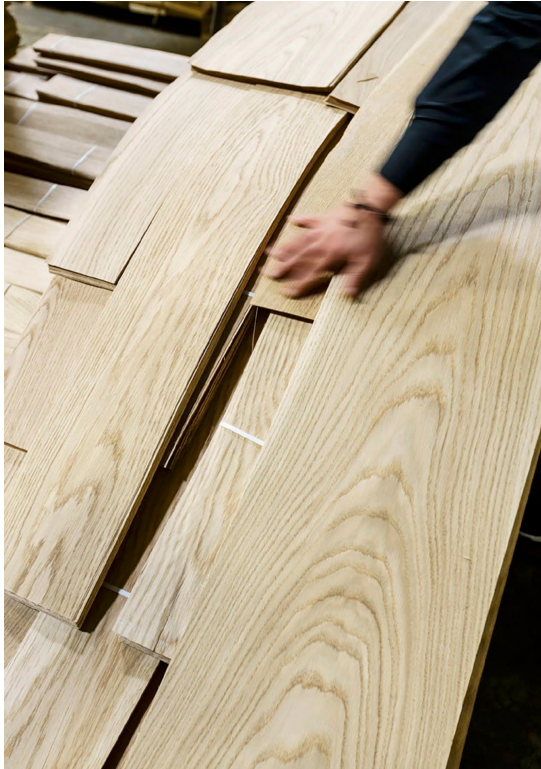

BOSQ

Craftsmanship, knowledge of materials and a sense of innovation – these are just some of the characteristics of our sister company Bosq, which constantly strives to set new standards in veneer. With the knowledge and the passion for wood, Bosq is a leading supplier and manufacturer of bespoke furniture and custom millwork with a focus on the most sustainable wood processing techniques.