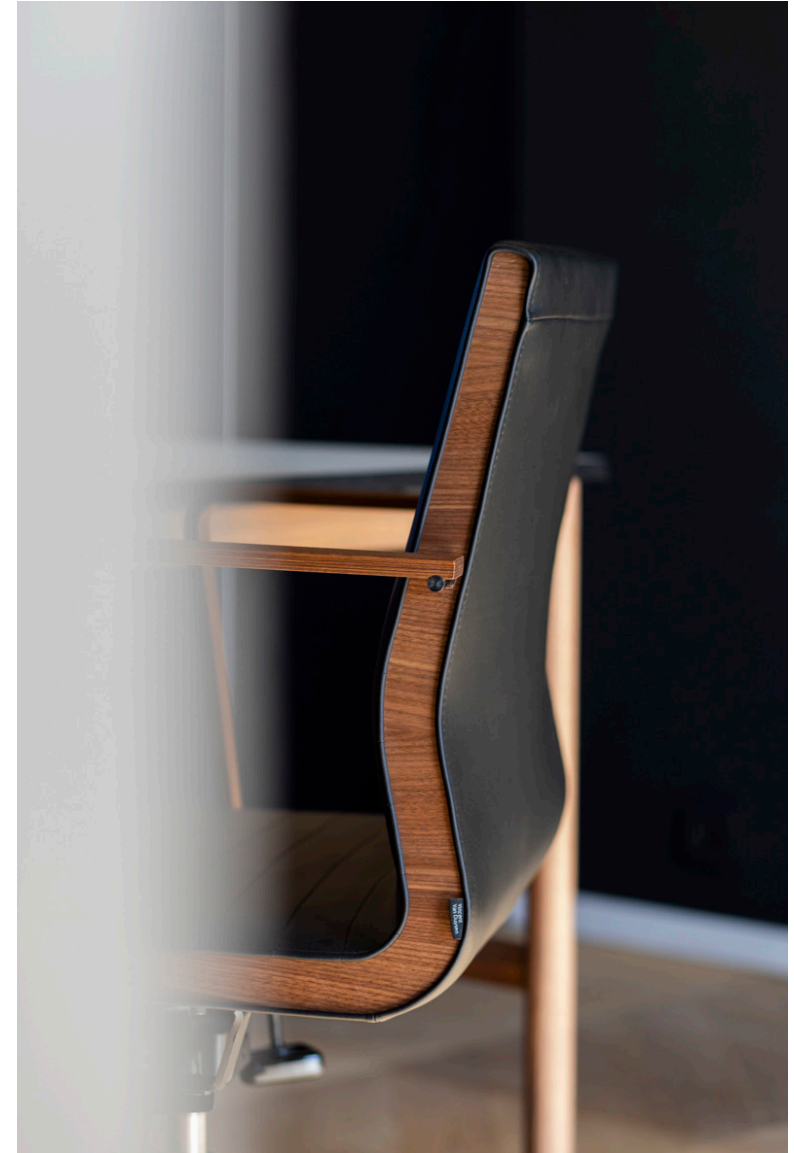

Kei Tables
by Bulo Design

DAN by Bulo Design

VVD Bistro by Vincent Van Duysen

VVD Chair by Vincent Van Duysen

VVD Desk by Vincent Van Duysen

Normal by Jean Nouvel

Tab Chair by Alain Berteau

Pub & Club by Luc Vincent