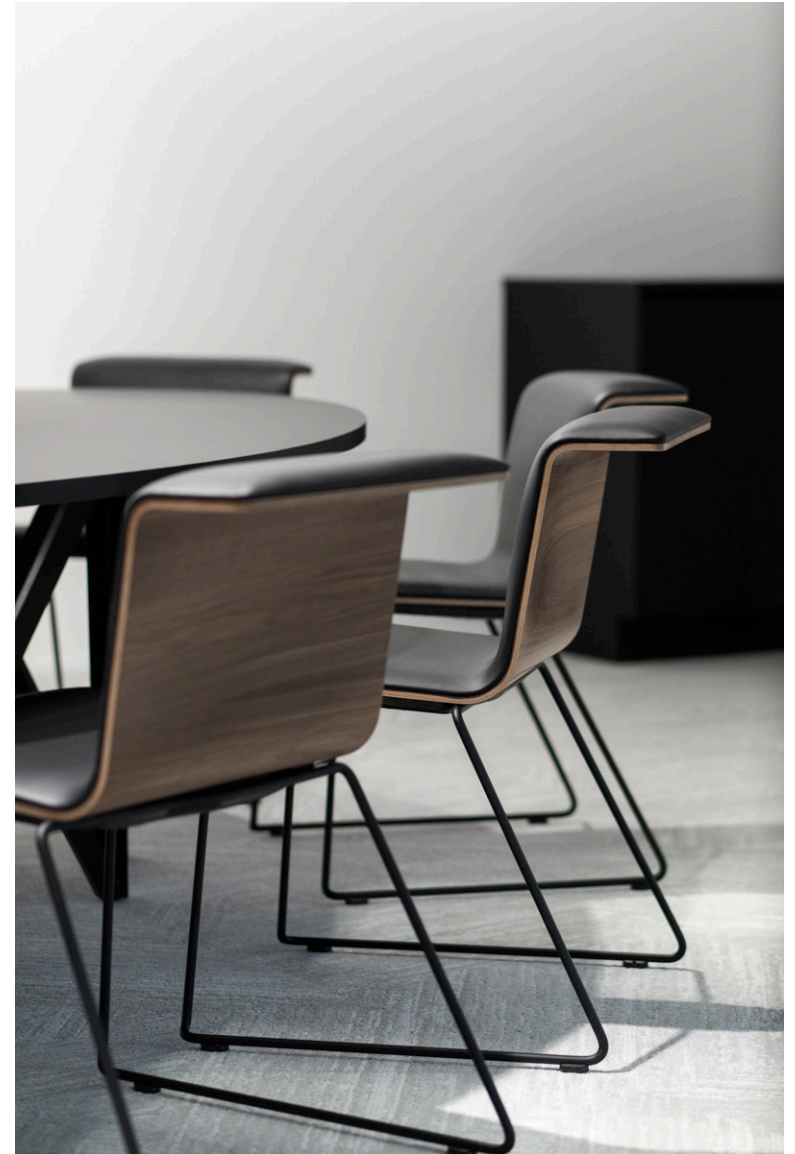

Kei Tables
by Bulo Design

DAN by Bulo Design

VVD Bistro by Vincent Van Duysen

VVD Chair by Vincent Van Duysen

VVD Desk by Vincent Van Duysen

Normal by Jean Nouvel

Tab Chair by Alain Berteau

Pub & Club by Luc Vincent