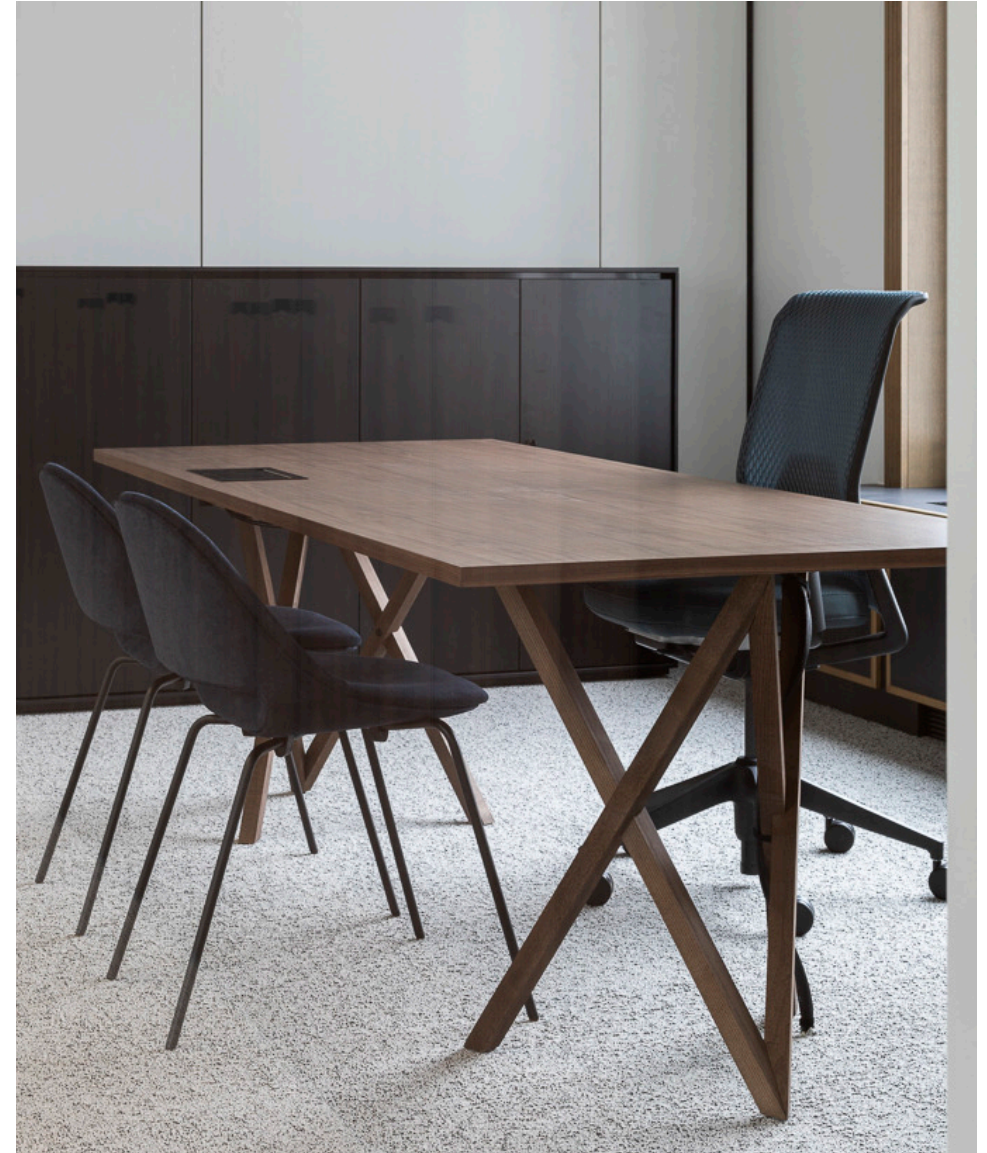

Kei Tables
by Bulo Design

DAN by Bulo Design

VVD Bistro by Vincent Van Duysen

VVD Chair by Vincent Van Duysen

VVD Desk by Vincent Van Duysen

Normal by Jean Nouvel

Tab Chair by Alain Berteau

Pub & Club by Luc Vincent