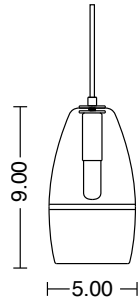

Cone Pendant

Based on The Roman Ring, an ancient technique of folding glass into itself, the Halo collection takes a modern approach. This elegant hand-blown fixture is comprised of a single glass band that captures the eye's attention. Its cone shape houses a long filament bulb which produces a striking glow off the edge of the glass band. This practical form offers colored glass options for you to design a functional work of art.

DIMENSIONS

SM 5" W x 9" H
MD 7" W x 13" H

MOUNTING

5" round canopy

CORD LENGTH

8' (custom available)

LAMPING

SM 3.5W LED E12 base
MD 3.5W LED E26 base

LUMENS

SM 350 lm
MD 470 lm

COLOR TEMP

2700K

INPUT VOLTAGE

120V, dimmer compatible

WEIGHT

SM 2.5 lbs
MD 3 lbs

GLASS COLOR

Bronze
Crystal
Olive
Opaline
Sapphire
Smoke
Tea

METAL FINISH

Antique Bronze
Black Patina
Brushed Brass
Matte Black
Satin Nickel

COLLECTION

Halo

Small