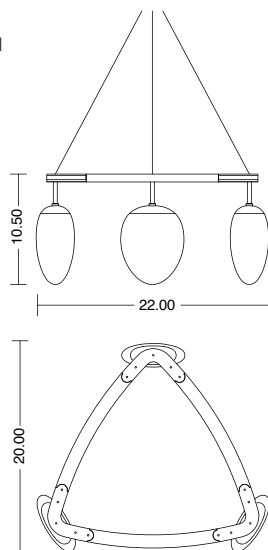

3-Light Chandelier

The Foliole 3-Light Chandelier takes its inspiration from natural form and balance. Whether used as an individual chandelier or as a grouping; glass, wood and metal create opportunities for limitless combinations of color and composition.

DIMENSIONS

22" W x 10.5" H

LAMPING

(3) 3W diffused LED bulb

LUMENS

900

COLOR TEMP

2700K

INPUT VOLTAGE

120V, dimmer compatible

MOUNTING

8" round canopy

CEILING PAN

5.5" Ø

CANOPY RING

6" Ø

FACEPLATE

8" Ø

CORD LENGTH

8' (custom available)

WEIGHT

7 lbs

GLASS COLOR

Crystal

Smoke

METAL FINISH

Bronze

White Gold

Gunmetal

WOOD FINISH

Ebony

Natural

White

COLLECTION

Foliole

Crystal/Ebony/Bronze
FOL-311C