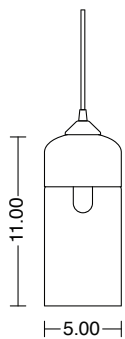

Cylinder

When paired with a long LED filament bulb, this tall cylinder creates a beautiful and calming light. Its blown glass shade radiates color by just having the tip of the bulb exposed through the metal top. Whether placed in a residential or commercial application, these simple and elegant cylinders work great grouped together.

DIMENSIONS

5" W x 11" H

LAMPING

3.5W LED E26 base

LUMENS

350

COLOR TEMP

2700K

INPUT VOLTAGE

120V, dimmer compatible

MOUNTING

5" round black canopy

CORD LENGTH

8' (custom available)

WEIGHT

2 lbs

GLASS COLOR

Tea

Crystal

Bronze

Smoke

Olive

Sapphire

METAL FINISH

Bronze

White Gold

COLLECTION

Parallel