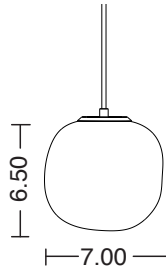

Corded Globe Pendant

With an organic form honoring the human made quality of each piece, Lacuna is imbued with the intimacy between the maker and the material. The same glass is always used, heated at the same temperature (around 2,000 degrees). What distinguishes each piece is the human touch. The maker of the glass brings a unique character to each light, changing the form and shape just the right amount and embracing "imperfections."

DIMENSIONS

SM: 7" W x 6.5" H

MD: 10" W x 9" H

LG: 15" W x 13.5" H

LAMPING

SM: 5W LED E26 BASE

MD: 5W LED E26 BASE

LG: 16.5W LED E26 BASE (single pendant)

LG: 5W LED E26 BASE (multi-light canopy)

LUMENS

SM: 350lm

MD: 350lm

LG: 1600lm

COLOR TEMP

2700K

INPUT VOLTAGE

120V, dimmer compatible

MOUNTING

5" round canopy

CORD LENGTH

8' (custom available)

WEIGHT

SM: 3 lbs

MD: 5 lbs

LG: 9 lbs

GLASS COLOR

Opaline

PREMIUM FINISH

Antique Bronze

Black Patina

Brushed Brass

Gunmetal

STANDARD FINISH

Matte Black

Matte White

COLLECTION

Lacuna

Small