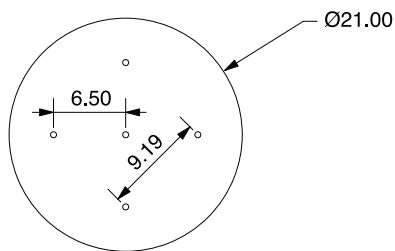

5 Light Round Canopy

Internally designed Standard Canopies allow anyone to become a designer. Sleek powder coated steel and precise drop points ensure all Hennepin Made pendants pair harmoniously with finishes to match every collection. Pick from a variety of professionally designed canopies or let our lighting collections inspire that inner muse. Lights not included in price.

DIMENSIONS

21" round

LAMPING

3.5 W LED E26 base

WEIGHT CAPACITY

Maximum weight 50 lbs

FIXTURE OPTIONS

Can be paired with any Hennepin Made pendant

CORD OPTIONS

8' cord

Fully adjustable on site

Custom lengths & colors available

METAL FINISH

Matte Black: MPC-RND5B

Matte White: MPC-RND5W