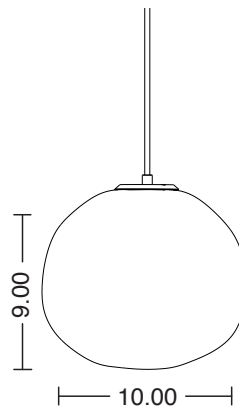

Corded Globe Pendant

With an organic form honoring the human made quality of each piece, Lacuna is imbued with the intimacy between the maker and the material. The same glass is always used, heated at the same temperature (around 2,000 degrees). What distinguishes each piece is the human touch. The maker of the glass brings a unique character to each light, changing the form and shape just the right amount and embracing "imperfections."

DIMENSIONS

SM: 7" W x 6.5" H

MD: 10" W x 9" H

LG: 15" W x 13.5" H

LAMPING

SM: 5W LED E26 BASE

MD: 5W LED E26 BASE

LG: 16.5W LED E26 BASE (single pendant)

LG: 5W LED E26 BASE (multi-light canopy)

LUMENS

SM: 350lm

MD: 350lm

LG: 1600lm

COLOR TEMP

2700K

INPUT VOLTAGE

120V, dimmer compatible

MOUNTING

5" round canopy

CORD LENGTH

8' (custom available)

WEIGHT

SM: 3 lbs

MD: 5 lbs

LG: 9 lbs

GLASS COLOR

Opaline

PREMIUM FINISH

Antique Bronze

Black Patina

Brushed Brass

Gunmetal

STANDARD FINISH

Matte Black

Matte White

COLLECTION

Lacuna

Medium