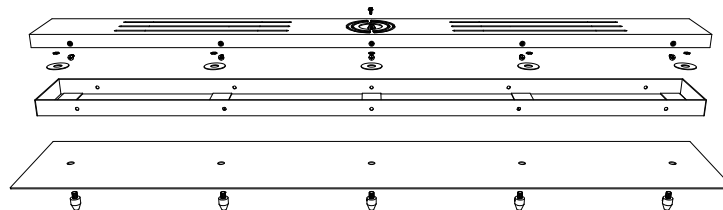

5 Light Rectangular Canopy

Internally designed Standard Canopies allow anyone to become a designer. Sleek powder coated steel and precise drop points ensure all Hennepin Made pendants pair harmoniously with finishes to match every collection. Pick from a variety of professionally designed canopies or let our lighting collections inspire that inner muse. Lights not included in price.

DIMENSIONS

9" W x 54" H

LAMPING

3.5 W LED E26 base

FIXTURE OPTIONS

Can be paired with any Hennepin Made pendant

CORD OPTIONS

8' cord

Fully adjustable on site

Custom lengths & colors available

METAL FINISH

Matte Black: MPC-REC5B

Matte White: MPC-REC5W