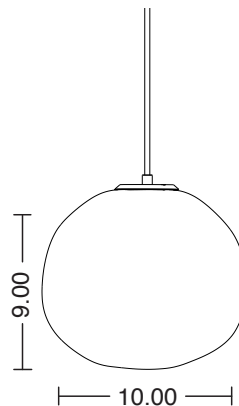

Drop Rod Globe Pendant

With an organic form honoring the human made quality of each piece, Lacuna is imbued with the intimacy between the maker and the material. The same glass is always used, heated at the same temperature (around 2,000 degrees). What distinguishes each piece is the human touch. The maker of the glass brings a unique character to each light, changing the form and shape just the right amount and embracing "imperfections."

DIMENSIONS

SM: 7" W x 6.5" H

MD: 10" W x 9" H

LG: 15" W x 13.5" H

LAMPING

SM: 5W LED E26 BASE

MD: 5W LED E26 BASE

LG: 16.5W LED E26 BASE (single pendant)

LG: 5W LED E26 BASE (multi-light canopy)

LUMENS

SM: 350lm

MD: 350lm

LG: 1600lm

COLOR TEMP

2700K

INPUT VOLTAGE

120V, dimmer compatible

MOUNTING

5" round canopy

DROP ROD

Made to order, custom available

Short: 1"-36"

Long: 37"-72"

WEIGHT

SM: 3 lbs

MD: 5 lbs

LG: 9 lbs

GLASS COLOR

Opaline

PREMIUM FINISH

Antique Bronze

Black Patina

Brushed Brass

Gunmetal

STANDARD FINISH

Matte Black

Matte White

COLLECTION

Lacuna

Small

Medium

Large