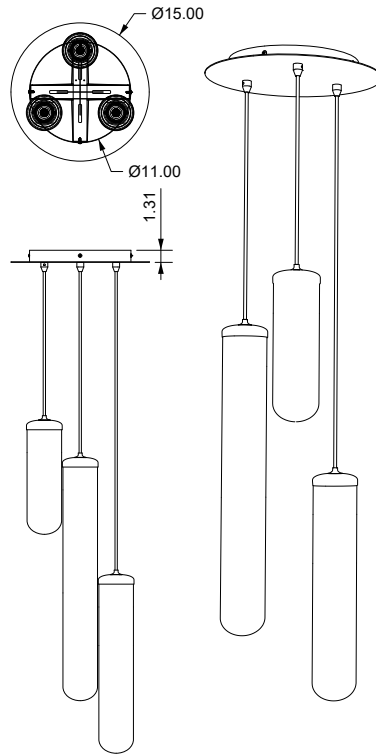

Canopy Arrangements

Create stunning vertical installations with the Helena multi-pendant canopies. Our standard 3 light canopy comes with a small, medium and large pendant to show off the various proportions in this collection. With five large pendants, the 5 light canopy brings the beauty of repetition and incredible versatility in creating one of kind installs through simply adjusting cord lengths on site.

DIMENSIONS (LIGHTS)

SM: 3.75" W x 13" H

MD: 3.75" W x 20" H

LG: 3.75" W x 27" H

DIMENSIONS (CANOPIES)

3 light: 15" diameter x 1.31" H

5 light: 21" diameter x 1.31" H

LAMPING

4.5W G8

LUMENS

3 light: 1350lm

5 light: 2250lm

COLOR TEMP

2700K

INPUT VOLTAGE

120V, dimmer compatible

MOUNTING

3 or 5 light canopy

Drop rod not available

CORD LENGTH

8' (custom available)

WEIGHT (CANOPY + LIGHTS)

3 light: 18.5 lbs

5 light: 34.5 lbs

GLASS COLOR

Opaline Fade

Opaline

Crystal

Smoke

Bronze

PREMIUM FINISH

Antique Bronze

Black Patina

Brushed Brass

STANDARD FINISH

Gunmetal

Matte Black

Matte White

COLLECTION

Helena

3 Light Canopy

As shown: Antique Bronze / Opaline Fade
Comes with: 1 Small, 1 Medium, 1 Large