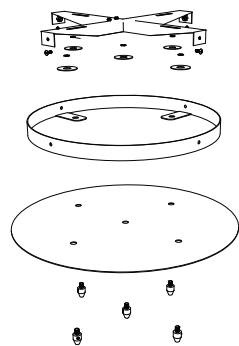

5 Light Round Canopy

Internally designed Standard Canopies allow anyone to become a designer. Sleek powder coated steel and precise drop points ensure all Hennepin Made pendants pair harmoniously with finishes to match every collection. Pick from a variety of professionally designed canopies or let our lighting collections inspire that inner muse. Lights not included in price.

DIMENSIONS

21" round

LAMPING

3.5 W LED E26 base

WEIGHT CAPACITY

Maximum weight 50 lbs

FIXTURE OPTIONS

Can be paired with any Hennepin Made pendant

CORD OPTIONS

8' cord

Fully adjustable on site

Custom lengths & colors available

METAL FINISH

Matte Black: MPC-RND5B

Matte White: MPC-RND5W