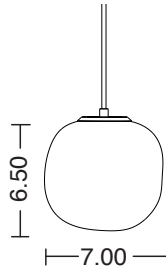

Drop Rod Globe Pendant

With an organic form honoring the human made quality of each piece, Lacuna is imbued with the intimacy between the maker and the material. The same glass is always used, heated at the same temperature (around 2,000 degrees). What distinguishes each piece is the human touch. The maker of the glass brings a unique character to each light, changing the form and shape just the right amount and embracing "imperfections."

DIMENSIONS

SM: 7" W x 6.5" H

MD: 10" W x 9" H

LG: 15" W x 13.5" H

LAMPING

SM: 5W LED E26 BASE

MD: 5W LED E26 BASE

LG: 16.5W LED E26 BASE (single pendant)

LG: 5W LED E26 BASE (multi-light canopy)

LUMENS

SM: 350lm

MD: 350lm

LG: 1600lm

COLOR TEMP

2700K

INPUT VOLTAGE

120V, dimmer compatible

MOUNTING

5" round canopy

DROP ROD

Made to order, custom available

Short: 1"-36"

Long: 37"-72"

WEIGHT

SM: 3 lbs

MD: 5 lbs

LG: 9 lbs

GLASS COLOR

Opaline

PREMIUM FINISH

Antique Bronze

Black Patina

Brushed Brass

Gunmetal

STANDARD FINISH

Matte Black

Matte White

COLLECTION

Lacuna

Small