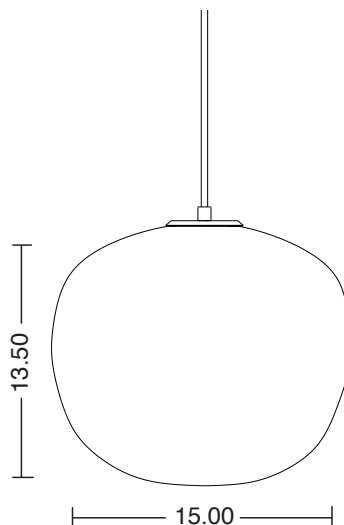

Drop Rod Globe Pendant

With an organic form honoring the human made quality of each piece, Lacuna is imbued with the intimacy between the maker and the material. The same glass is always used, heated at the same temperature (around 2,000 degrees). What distinguishes each piece is the human touch. The maker of the glass brings a unique character to each light, changing the form and shape just the right amount and embracing "imperfections."

DIMENSIONS

SM: 7" W x 6.5" H

MD: 10" W x 9" H

LG: 15" W x 13.5" H

LAMPING

SM: 5W LED E26 BASE

MD: 5W LED E26 BASE

LG: 16.5W LED E26 BASE (single pendant)

LG: 5W LED E26 BASE (multi-light canopy)

LUMENS

SM: 350lm

MD: 350lm

LG: 1600lm

COLOR TEMP

2700K

INPUT VOLTAGE

120V, dimmer compatible

MOUNTING

5" round canopy

DROP ROD

Made to order, custom available

Short: 1"-36"

Long: 37"-72"

WEIGHT

SM: 3 lbs

MD: 5 lbs

LG: 9 lbs

GLASS COLOR

Opaline

PREMIUM FINISH

Antique Bronze

Black Patina

Brushed Brass

Gunmetal

STANDARD FINISH

Matte Black

Matte White

COLLECTION

Lacuna

Small

Large