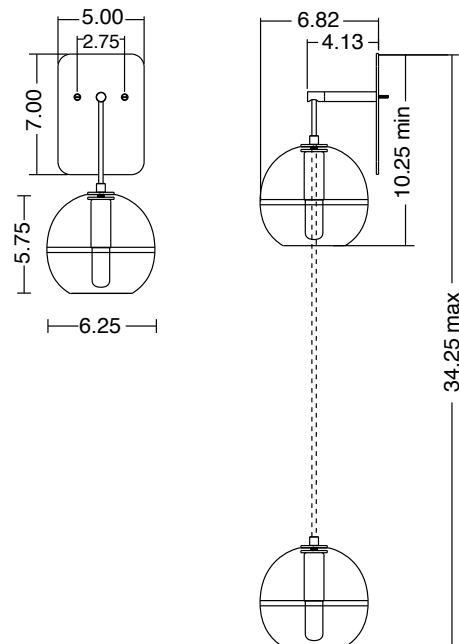

Globe Sconce

Based on The Roman Ring, an ancient technique of folding glass into itself, the Halo collection takes a modern approach. This elegant hand-blown fixture is comprised of a single glass band that captures the eye's attention. Its globe shape houses a long filament bulb which produces a striking glow off the edge of the glass band. This practical form offers colored glass options for you to design a functional work of art.

DIMENSIONS

5" W x 10.25" to 34.25" H

MOUNTING

5" x 7" backplate

CORD LENGTH

36" field adjustable

LAMPING

3.5W LED E12 base

LUMENS

350 lm

COLOR TEMP

2700K

INPUT VOLTAGE

120V, dimmer compatible

WEIGHT

4 lbs

GLASS COLOR

Bronze

Crystal

Olive

Opaline

Sapphire

Smoke

Tea

METAL FINISH

Antique Bronze

Black Patina

Brushed Brass

Matte Black

Satin Nickel

COLLECTION

Halo