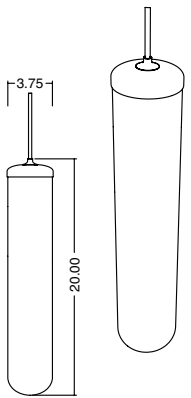

Helena Pendant

These vertically orientated pendants have been designed for large spaces that require a long vertical reach. They also fit nicely within design applications where a narrow shape is needed such as vanities, bedside, or offset in an entryway.

The three different sizes compositionally play well together while each offering unique advantages as individual lights.

DIMENSIONS

SM: 3.75" W x 13" H

MD: 3.75" W x 20" H

LG: 3.75" W x 27" H

LAMPING

4.5W G8

LUMENS

450lm

COLOR TEMP

2700K

INPUT VOLTAGE

120V, dimmer compatible

MOUNTING

5" round canopy

CORD LENGTH

8'

WEIGHT

SM: 3 lbs

MD: 4.5 lbs

LG: 5 lbs

GLASS COLOR

Opaline Fade

Opaline

Crystal

Smoke

Bronze

PREMIUM FINISH

Antique Bronze

Black Patina

Brushed Brass

STANDARD FINISH

Gunmetal

Matte Black

Matte White

COLLECTION

Helena

Medium