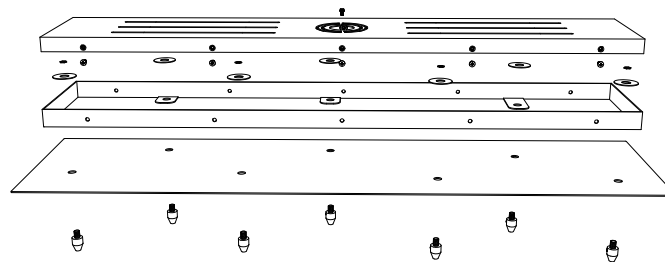

7 Light Rectangular Canopy

Internally designed Standard Canopies allow anyone to become a designer. Sleek powder coated steel and precise drop points ensure all Hennepin Made pendants pair harmoniously with finishes to match every collection. Pick from a variety of professionally designed canopies or let our lighting collections inspire that inner muse. Lights not included in price.

DIMENSIONS
12" W x 45" H

LAMPING
3.5 W LED E26 base

FIXTURE OPTIONS
Can be paired with any Hennepin Made pendant

CORD OPTIONS
8' cord
Fully adjustable on site
Custom lengths & colors available

METAL FINISH
Matte Black: MPC-REC7B
Matte White: MPC-REC7W