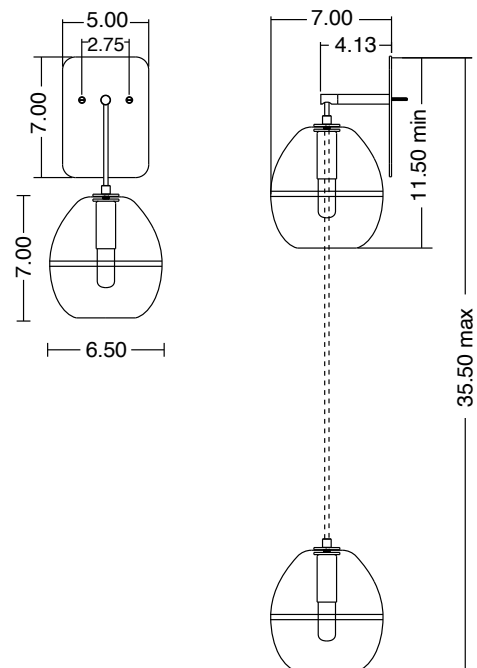

Dome Sconce

Based on The Roman Ring, an ancient technique of folding glass into itself, the Halo collection takes a modern approach. This elegant hand-blown fixture is comprised of a single glass band that captures the eye's attention. Its cone shape houses a long filament bulb which produces a striking glow off the edge of the glass band. This practical form offers colored glass options for you to design a functional work of art.

DIMENSIONS

5" W x 11.5" to 35.5" H

MOUNTING

5" x 7" backplate

CORD LENGTH

36" field adjustable

LAMPING

3.5W LED E12 base

LUMENS

350 lm

COLOR TEMP

2700K

INPUT VOLTAGE

120V, dimmer compatible

WEIGHT

4 lbs

GLASS COLOR

Bronze
Crystal
Olive
Opaline
Sapphire
Smoke
Tea

METAL FINISH

Antique Bronze
Black Patina
Brushed Brass
Matte Black
Satin Nickel

COLLECTION

Halo