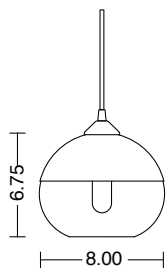

Sphere

A sphere is where most things start, as did we. This delicate globe is our take on the most universal form. Half dark, half light, the color of the illuminated glass travels inside of the aluminum top filling it with a glowing timelessness.

DIMENSIONS
8" W x 6.75" H

LAMPING
3.5W LED E26 base

LUMENS
350

COLOR TEMP
2700K

INPUT VOLTAGE
120V, dimmer compatible

MOUNTING
5" round black canopy

CORD LENGTH
8' (custom available)

WEIGHT
2 lbs

GLASS COLOR
Tea
Crystal
Bronze
Smoke
Olive
Sapphire

METAL FINISH
Bronze
White Gold

COLLECTION
Parallel

Bronze/Crystal
PSP-101