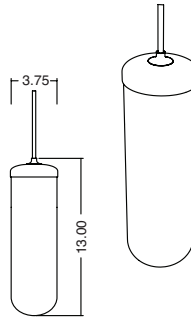

Helena Pendant

These vertically orientated pendants have been designed for large spaces that require a long vertical reach. They also fit nicely within design applications where a narrow shape is needed such as vanities, bedside, or offset in an entryway.

The three different sizes compositionally play well together while each offering unique advantages as individual lights.

DIMENSIONS

SM: 3.75" W x 13" H

MD: 3.75" W x 20" H

LG: 3.75" W x 27" H

LAMPING

4.5W G8

LUMENS

450lm

COLOR TEMP

2700K

INPUT VOLTAGE

120V, dimmer compatible

MOUNTING

5" round canopy

CORD LENGTH

8'

WEIGHT

SM: 3 lbs

MD: 4.5 lbs

LG: 5 lbs

GLASS COLOR

Opaline Fade

Opaline

Crystal

Smoke

Bronze

PREMIUM FINISH

Antique Bronze

Black Patina

Brushed Brass

STANDARD FINISH

Gunmetal

Matte Black

Matte White

COLLECTION

Helena

Small