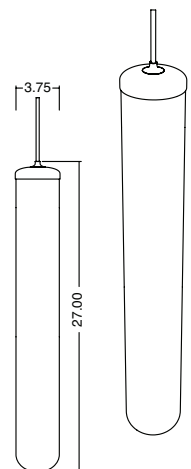

Helena Pendant

These vertically orientated pendants have been designed for large spaces that require a long vertical reach. They also fit nicely within design applications where a narrow shape is needed such as vanities, bedside, or offset in an entryway.

The three different sizes compositionally play well together while each offering unique advantages as individual lights.

DIMENSIONS

SM: 3.75" W x 13" H

MD: 3.75" W x 20" H

LG: 3.75" W x 27" H

LAMPING

4.5W G8

LUMENS

450lm

COLOR TEMP

2700K

INPUT VOLTAGE

120V, dimmer compatible

MOUNTING

5" round canopy

CORD LENGTH

8'

WEIGHT

SM: 3 lbs

MD: 4.5 lbs

LG: 5 lbs

GLASS COLOR

Opaline Fade

Opaline

Crystal

Smoke

Bronze

PREMIUM FINISH

Antique Bronze

Black Patina

Brushed Brass

STANDARD FINISH

Gunmetal

Matte Black

Matte White

COLLECTION

Helena

Large