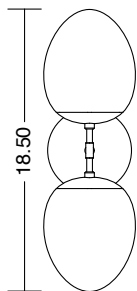

Double Sconce

The Foliole Double Sconce derives from a simple interpretation of a leaf form. Its flattened shape has rich texture in the glass, diffusing and shifting the light as it radiates from the fixture. This fixture's tailored finishes and materials provide a delicate solution for any type of space.

DIMENSIONS

5.5" W x 18.5" H x 3.75" D

LAMPING

(2) 3W diffused LED bulb

LUMENS

560

COLOR TEMP

2700K

INPUT VOLTAGE

120V, dimmer compatible

MOUNTING

5" round black canopy

WEIGHT

3.5 lbs

GLASS COLOR

Crystal
Smoke

METAL FINISH

Bronze
White Gold
Gunmetal

WOOD FINISH

Ebony
Natural
White

COLLECTION

Foliole