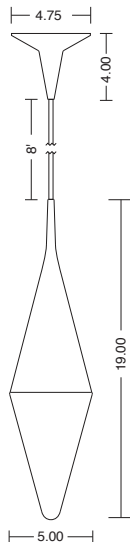

Pendant

The Neena Pendant is a collaboration in design by Atlason Studio and Hennepin Made. This fluid pendant was designed with both modern home, workspace, and hospitality settings in mind, with its seamless ability to be used independently or in a unique combination of multiples.

Neena combines crystal clear, opaline white, bronze, or smoke glass with five versatile metal spinning colors. The craftsmanship comes through in the process of hand-making each blown glass component; the weight and thickness of the design requires skilled technique at every step.

DIMENSIONS

5" W x 19" H

LAMPING

5W LED E26 base

G16.5 LED bulb

LUMENS

350

COLOR TEMP

2700K

INPUT VOLTAGE

120V, dimmer compatible

MOUNTING

5" canopy

CORD LENGTH

8' (custom available)

WEIGHT

2.5 lbs

GLASS COLOR

Crystal

Bronze

Opaline White

Smoke

METAL FINISH

Matte Black

Matte White

Brushed Brass

Bronze

Gunmetal

COLLECTION

Neena