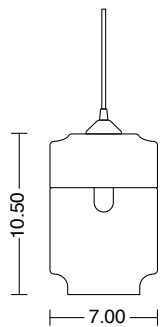

White Gold/Olive
PCA-204