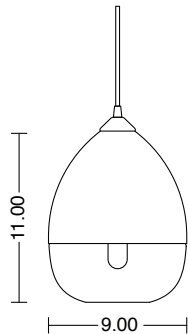

White Gold/Olive
PTD-204