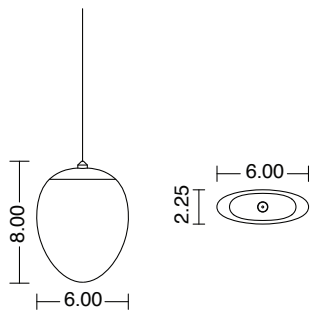

Pendant

The Foliole Pendant derives from a simple interpretation of a leaf form. Its flattened shape has rich texture in the glass, diffusing and shifting the light as it radiates from the fixture. Hanging from a thin delicate wire, this fixture's tailored finishes and materials provide a delicate solution for any type of space.

DIMENSIONS

6" W x 8" H

LAMPING

3W diffused LED bulb

LUMENS

300

COLOR TEMP

2700K

INPUT VOLTAGE

120V, dimmer compatible

MOUNTING

5" round canopy
(J-Box must be flush with ceiling)

CORD LENGTH

8' (custom available)

WEIGHT

1.5 lbs

GLASS COLOR

Crystal
Smoke

METAL FINISH

Bronze
White Gold
Gunmetal

WOOD FINISH

Ebony
Natural
White

COLLECTION

Foliole