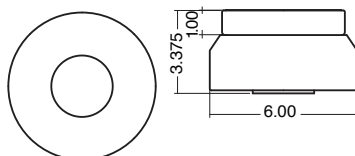

Flush Mount

With the same build as the Taku wall sconce this low profile option creates a solution for "hard-to-fit" design spaces. Providing wonderful ambient light for when setting a mood is key. Taku's small compact shape is an elegant and versatile fixture that adds a compliment to high design without taking too much attention. The integrated LED is hidden behind the metal cover to give it a radiant glow with an internal diffuser so the glass has two layers of light diffusion giving it the most uniform light qualities possible.

DIMENSIONS
3.375" x 6"

LAMPING
5W

LUMENS
425

COLOR TEMP
2700K

INPUT VOLTAGE
120VAC

MOUNTING
Bar hole canopy

WEIGHT
4 lbs

GLASS COLOR
Crystal
Frosted

PREMIUM FINISH
Antique Bronze
Black Patina
Brushed Brass
Matte Black
Matte White

COLLECTION
Taku

Crystal/Black Patina
TAK-PA01-GL01-SH

Frosted/Black Patina
TAK-PA01-GLF1-SH

Crystal/Brushed Brass
TAK-PA00-GL01-SH

Frosted/Brushed Brass
TAK-PA00-GLF1-SH

Crystal/Matte Black
TAK-PC01-GL01-SH

Frosted/Matte Black
TAK-PC01-GLF1-SH