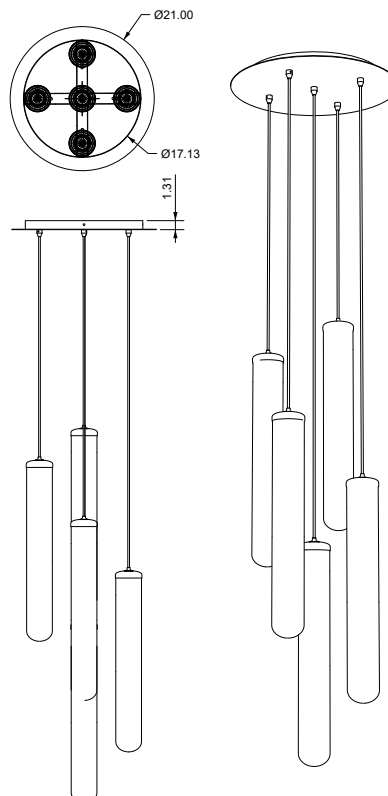

5 Light Canopy

As shown: Antique Bronze / Opaline Fade
Comes with: 5 Large