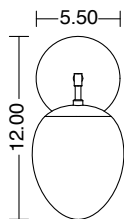

Single Sconce

The Foliolae Sconce derives from a simple interpretation of a leaf form. Its flattened shape has rich texture in the glass, diffusing and shifting the light as it radiates from the fixture. This fixture's tailored finishes and materials provide a delicate solution for any type of space.

DIMENSIONS

5.5" W x 12" H x 3.75" D

LAMPING

3W diffused LED bulb

LUMENS

300

COLOR TEMP

2700K

INPUT VOLTAGE

120V, dimmer compatible

MOUNTING

5.5" mounting back plate

WEIGHT

2 lbs

GLASS COLOR

Crystal
Smoke

METAL FINISH

Bronze
White Gold
Gunmetal

WOOD FINISH

Ebony
Natural
White

COLLECTION

Foliolae

Crystal/Ebony/Bronze
FOL-311S1