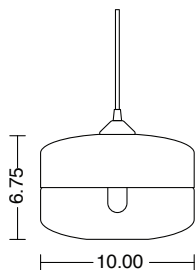

Wide Cylinder

The bold and delicate tension of this light makes it the pillar in the Parallel collection. The silhouette draws attention, while the subtlety of the metal finish brings a refinement suited for most modern spaces. It's breadth and volume make it a great choice for over a dining table or in an entrance lobby.

DIMENSIONS

10" W x 6.75" H

LAMPING

3.5W LED E26 base

LUMENS

350

COLOR TEMP

2700K

INPUT VOLTAGE

120V, dimmer compatible

MOUNTING

5" round black canopy

CORD LENGTH

8' (custom available)

WEIGHT

2 lbs

GLASS COLOR

Tea
Crystal
Bronze
Smoke
Olive
Sapphire

METAL FINISH

Bronze
White Gold

COLLECTION

Parallel

Bronze/Crystal
PWC-101