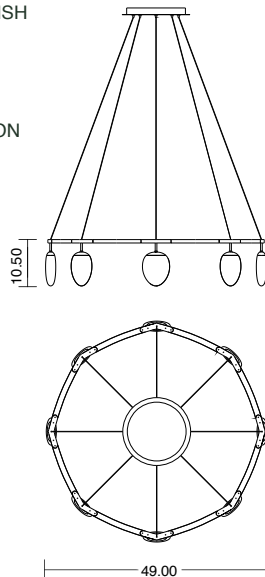

8-Light Chandelier

This graceful 8-Light Chandelier is an extension on the Foliolle collection, a lighting series inspired by nature, form and balance. Designed to compliment modern, open-air environments, this chandelier is customizable in size and finish options, providing limitless design possibilities.

DIMENSIONS

49" W x 10.5" H

LAMPING

(8) 3W diffused LED bulb

LUMENS

2400

COLOR TEMP

2700K

INPUT VOLTAGE

120VAC to ELV dimmer compatible electronic transformer

MOUNTING

17.5" round canopy

CEILING PAN

N/A

CANOPY RING WITH CROSSBAR

15.6" Ø

FACEPLATE

17.6" Ø

CORD LENGTH

8' (custom available)

WEIGHT

30 lbs (including canopy)

GLASS COLOR

Crystal
Smoke

METAL FINISH

Bronze
White Gold
Gunmetal

WOOD FINISH

Ebony
Natural
White

COLLECTION

Foliolle