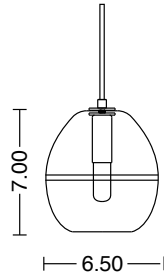

Dome Pendant

Based on The Roman Ring, an ancient technique of folding glass into itself, the Halo collection takes a modern approach. This elegant hand-blown fixture is comprised of a single glass band that captures the eye's attention. Its dome shape houses a long filament bulb which produces a striking glow off the edge of the glass band. This practical form offers colored glass options for you to design a functional work of art.

DIMENSIONS

SM 6.5" W x 7" H

MD 9" W x 10" H

MOUNTING

5" round canopy

CORD LENGTH

8' (custom available)

LAMPING

SM 3.5W LED E12 base

MD 3.5W LED E26 base

LUMENS

350 lm

COLOR TEMP

2700K

INPUT VOLTAGE

120V, dimmer compatible

WEIGHT

SM 2.5 lbs

MD 3 lbs

GLASS COLOR

Bronze

Crystal

Olive

Opaline

Sapphire

Smoke

Tea

METAL FINISH

Antique Bronze

Black Patina

Brushed Brass

Matte Black

Satin Nickel

COLLECTION

Halo

Small