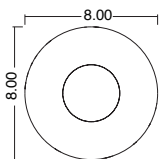

Frosted/Natural
BRU-400-00-F1-SL