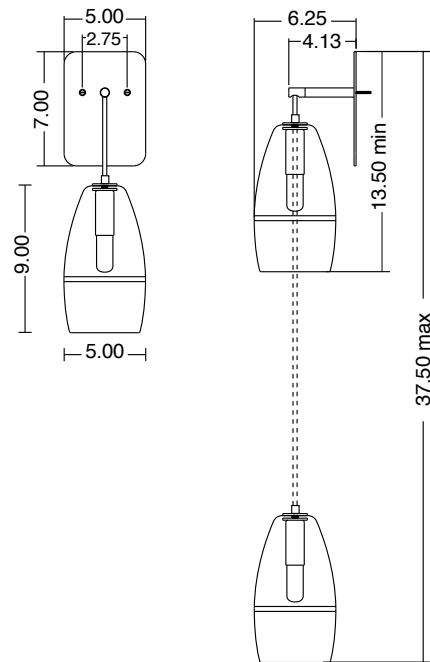

Cone Sconce

Based on The Roman Ring, an ancient technique of folding glass into itself, the Halo collection takes a modern approach. This elegant hand-blown fixture is comprised of a single glass band that captures the eye's attention. Its cone shape houses a long filament bulb which produces a striking glow off the edge of the glass band. This practical form offers colored glass options for you to design a functional work of art.

DIMENSIONS

5" W x 13.5" to 37.5" H

MOUNTING

5" x 7" backplate

CORD LENGTH

36" field adjustable

LAMPING

3.5W LED E12 base

LUMENS

350 lm

COLOR TEMP

2700K

INPUT VOLTAGE

120V, dimmer compatible

WEIGHT

4 lbs

GLASS COLOR

Bronze
Crystal
Olive
Opaline
Sapphire
Smoke
Tea

METAL FINISH

Antique Bronze
Black Patina
Brushed Brass
Matte Black
Satin Nickel

COLLECTION

Halo