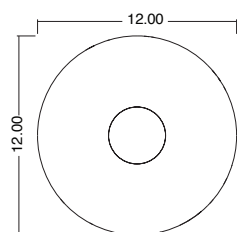

Frosted/Natural
BRU-400-00-F1-SL