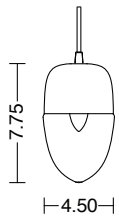

Vela

The Vela light has a thin, delicate shape and was designed as a small floating vessel for lighting modern spaces. It can be used in multi-pendant installations.

DIMENSIONS

4.5" W x 7.75" H

LAMPING

3.5W LED E26 base

LUMENS

350

COLOR TEMP

2700K

INPUT VOLTAGE

120V, dimmer compatible

MOUNTING

5" round black canopy

CORD LENGTH

8' (custom available)

WEIGHT

2 lbs

GLASS COLOR

Tea
Crystal
Bronze
Smoke
Olive
Sapphire

METAL FINISH

Bronze
White Gold

COLLECTION

Parallel

Bronze/Crystal
PVL-101