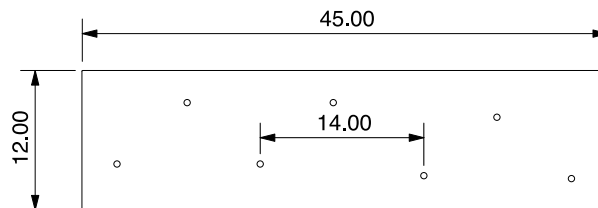

7 Light Rectangular Canopy

Internally designed Standard Canopies allow anyone to become a designer. Sleek powder coated steel and precise drop points ensure all Hennepin Made pendants pair harmoniously with finishes to match every collection. Pick from a variety of professionally designed canopies or let our lighting collections inspire that inner muse. Lights not included in price.

DIMENSIONS
12" W x 45" H

LAMPING
3.5 W LED E26 base

FIXTURE OPTIONS
Can be paired with any Hennepin Made pendant

CORD OPTIONS
8' cord
Fully adjustable on site
Custom lengths & colors available

METAL FINISH
Matte Black: MPC-REC7B
Matte White: MPC-REC7W