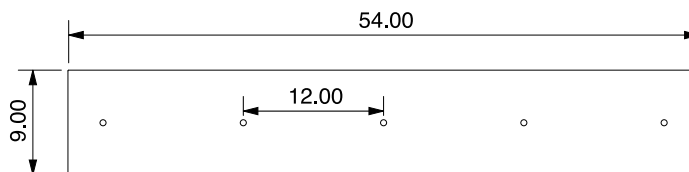

5 Light Rectangular Canopy

Internally designed Standard Canopies allow anyone to become a designer. Sleek powder coated steel and precise drop points ensure all Hennepin Made pendants pair harmoniously with finishes to match every collection. Pick from a variety of professionally designed canopies or let our lighting collections inspire that inner muse. Lights not included in price.

DIMENSIONS

9" W x 54" H

LAMPING

3.5 W LED E26 base

FIXTURE OPTIONS

Can be paired with any Hennepin Made pendant

CORD OPTIONS

8' cord

Fully adjustable on site

Custom lengths & colors available

METAL FINISH

Matte Black: MPC-REC5B

Matte White: MPC-REC5W