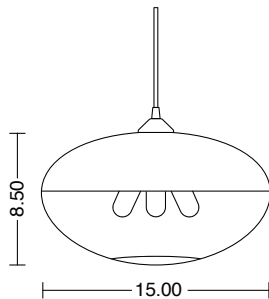

Orb

Large voluminous curves make up the Parallel Orb's stunning shape. It is the largest pendant in the collection, making it a great centerpiece light or when used in multiples to create dramatic scale. It features a three bulb cluster branching out from the metal top and illuminating the handblown glass below. Each piece is made with care in our Minneapolis studio.

DIMENSIONS

15" W x 8.5" H

LAMPING

3.5W LED E26 base

LUMENS

350

COLOR TEMP

2700K

INPUT VOLTAGE

120V, dimmer compatible

MOUNTING

5" round black canopy

CORD LENGTH

8' (custom available)

WEIGHT

4.5 lbs

GLASS COLOR

Tea

Crystal

Bronze

Smoke

Olive

Sapphire

METAL FINISH

Bronze

White Gold

COLLECTION

Parallel

Bronze/Crystal
POR-101

Bronze/Sapphire
POR-102

Bronze/Bronze
POR-103

Bronze/Olive
POR-104

Bronze/Smoke
POR-105

Bronze/Tea
POR-106

White Gold/Crystal
POR-201

White Gold/Sapphire
POR-202

White Gold/Bronze
POR-203