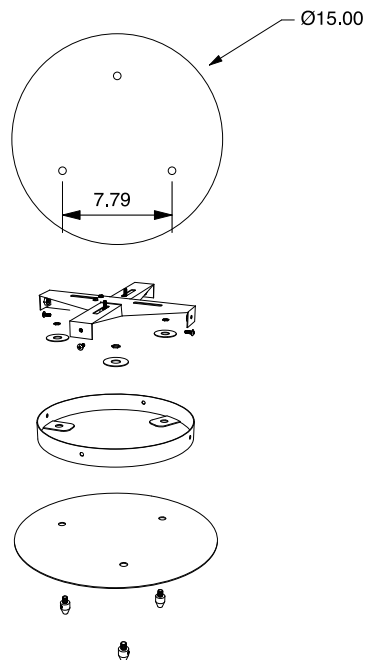

3 Light Round Canopy

Internally designed Standard Canopies allow anyone to become a designer. Sleek powder coated steel and precise drop points ensure all Hennepin Made pendants pair harmoniously with finishes to match every collection. Pick from a variety of professionally designed canopies or let our lighting collections inspire that inner muse. Lights not included in price.

DIMENSIONS

15" round

LAMPING

3.5 W LED E26 base

FIXTURE OPTIONS

Can be paired with any Hennepin Made pendant

CORD OPTIONS

8' cord

Fully adjustable on site

Custom lengths & colors available

METAL FINISH

Matte Black: MPC-RND3B

Matte White: MPC-RND3W