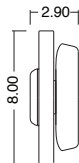

Frosted/Natural
BRU-400-00-F1-SL