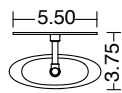

Single Sconce

The Foliolae Sconce derives from a simple interpretation of a leaf form. Its flattened shape has rich texture in the glass, diffusing and shifting the light as it radiates from the fixture. This fixture's tailored finishes and materials provide a delicate solution for any type of space.

DIMENSIONS

5.5" W x 12" H x 3.75" D

LAMPING

3W diffused LED bulb

LUMENS

300

COLOR TEMP

2700K

INPUT VOLTAGE

120V, dimmer compatible

MOUNTING

5.5" mounting back plate

WEIGHT

2 lbs

GLASS COLOR

Crystal
Smoke

METAL FINISH

Bronze
White Gold
Gunmetal

WOOD FINISH

Ebony
Natural
White

COLLECTION

Foliolae

Crystal/Ebony/Bronze
FOL-311S1