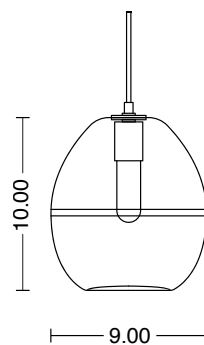

Dome Pendant

Based on The Roman Ring, an ancient technique of folding glass into itself, the Halo collection takes a modern approach. This elegant hand-blown fixture is comprised of a single glass band that captures the eye's attention. Its dome shape houses a long filament bulb which produces a striking glow off the edge of the glass band. This practical form offers colored glass options for you to design a functional work of art.

DIMENSIONS

SM 6.5" W x 7" H

MD 9" W x 10" H

MOUNTING

5" round canopy

CORD LENGTH

8' (custom available)

LAMPING

SM 3.5W LED E12 base

MD 3.5W LED E26 base

LUMENS

350 lm

COLOR TEMP

2700K

INPUT VOLTAGE

120V, dimmer compatible

WEIGHT

SM 2.5 lbs

MD 3 lbs

GLASS COLOR

Bronze

Crystal

Olive

Opaline

Sapphire

Smoke

Tea

METAL FINISH

Antique Bronze

Black Patina

Brushed Brass

Matte Black

Satin Nickel

COLLECTION

Halo

Medium