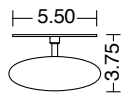

Double Sconce

The Foliole Double Sconce derives from a simple interpretation of a leaf form. Its flattened shape has rich texture in the glass, diffusing and shifting the light as it radiates from the fixture. This fixture's tailored finishes and materials provide a delicate solution for any type of space.

DIMENSIONS

5.5" W x 18.5" H x 3.75" D

LAMPING

(2) 3W diffused LED bulb

LUMENS

560

COLOR TEMP

2700K

INPUT VOLTAGE

120V, dimmer compatible

MOUNTING

5" round black canopy

WEIGHT

3.5 lbs

GLASS COLOR

Crystal
Smoke

METAL FINISH

Bronze
White Gold
Gunmetal

WOOD FINISH

Ebony
Natural
White

COLLECTION

Foliole