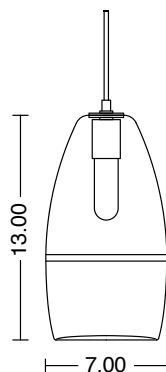

Cone Pendant

Based on The Roman Ring, an ancient technique of folding glass into itself, the Halo collection takes a modern approach. This elegant hand-blown fixture is comprised of a single glass band that captures the eye's attention. Its cone shape houses a long filament bulb which produces a striking glow off the edge of the glass band. This practical form offers colored glass options for you to design a functional work of art.

DIMENSIONS

SM 5" W x 9" H
MD 7" W x 13" H

MOUNTING

5" round canopy

CORD LENGTH

8' (custom available)

LAMPING

SM 3.5W LED E12 base
MD 3.5W LED E26 base

LUMENS

SM 350 lm
MD 470 lm

COLOR TEMP

2700K

INPUT VOLTAGE

120V, dimmer compatible

WEIGHT

SM 2.5 lbs
MD 3 lbs

GLASS COLOR

Bronze
Crystal
Olive
Opaline
Sapphire
Smoke
Tea

METAL FINISH

Antique Bronze
Black Patina
Brushed Brass
Matte Black
Satin Nickel

COLLECTION

Halo

Medium