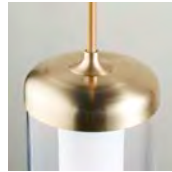

Brushed Brass / Crystal
SM: HEL-PA00-GL01-C00-L96-PS
MD: HEL-PA00-GL01-C00-L96-PM
LG: HEL-PA00-GL01-C00-L96-PL