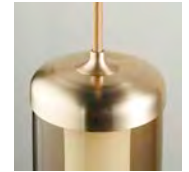

Brushed Brass / Bronze
SM: HEL-PA00-GL03-C00-L96-PS
MD: HEL-PA00-GL03-C00-L96-PM
LG: HEL-PA00-GL03-C00-L96-PL