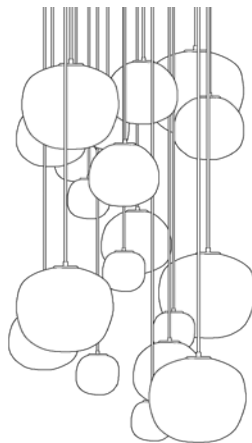

20 Light Canopy

As shown: Brushed Brass / Opaline / Cord
Comes with: 8 Small, 7 Medium, 5 Large