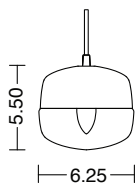

Carina

The Carina light has a wide, curved shape comprised of hand-blown glass and formed aluminum. Its compact design works perfectly in multiples and maintains a strength on its own.

DIMENSIONS

6.25" W x 5.5" H

LAMPING

3.5W LED E26 base

LUMENS

350

COLOR TEMP

2700K

INPUT VOLTAGE

120V, dimmer compatible

MOUNTING

5" round black canopy

CORD LENGTH

8' (custom available)

WEIGHT

2 lbs

GLASS COLOR

Tea
Crystal
Bronze
Smoke
Olive
Sapphire

METAL FINISH

Bronze
White Gold

COLLECTION

Parallel

Bronze/Crystal
PCR-101