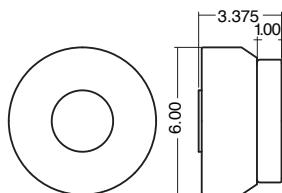

Sconce

Each wall sconce is hand cast using a technique creating a rich, rippling texture with subtle bubbles. The industrial metallic bases in 5 finishes provide a handsome contrast to the textured or frosted glass. The Taku Sconce offers a variety of possible environmental design options due to its unique size. This light provides a simple statement on its own but is also stunning in a multi-unit installation.

DIMENSIONS
3.375" x 6"

LAMPING
5W

LUMENS
425

COLOR TEMP
2700K

INPUT VOLTAGE
120VAC

MOUNTING
Bar hole canopy

WEIGHT
4 lbs

GLASS COLOR
Crystal
Frosted

PREMIUM FINISH
Antique Bronze
Black Patina
Brushed Brass
Matte Black
Matte White

COLLECTION
Taku

Crystal/Antique Bronze
TAK-PA02-GL01-SH