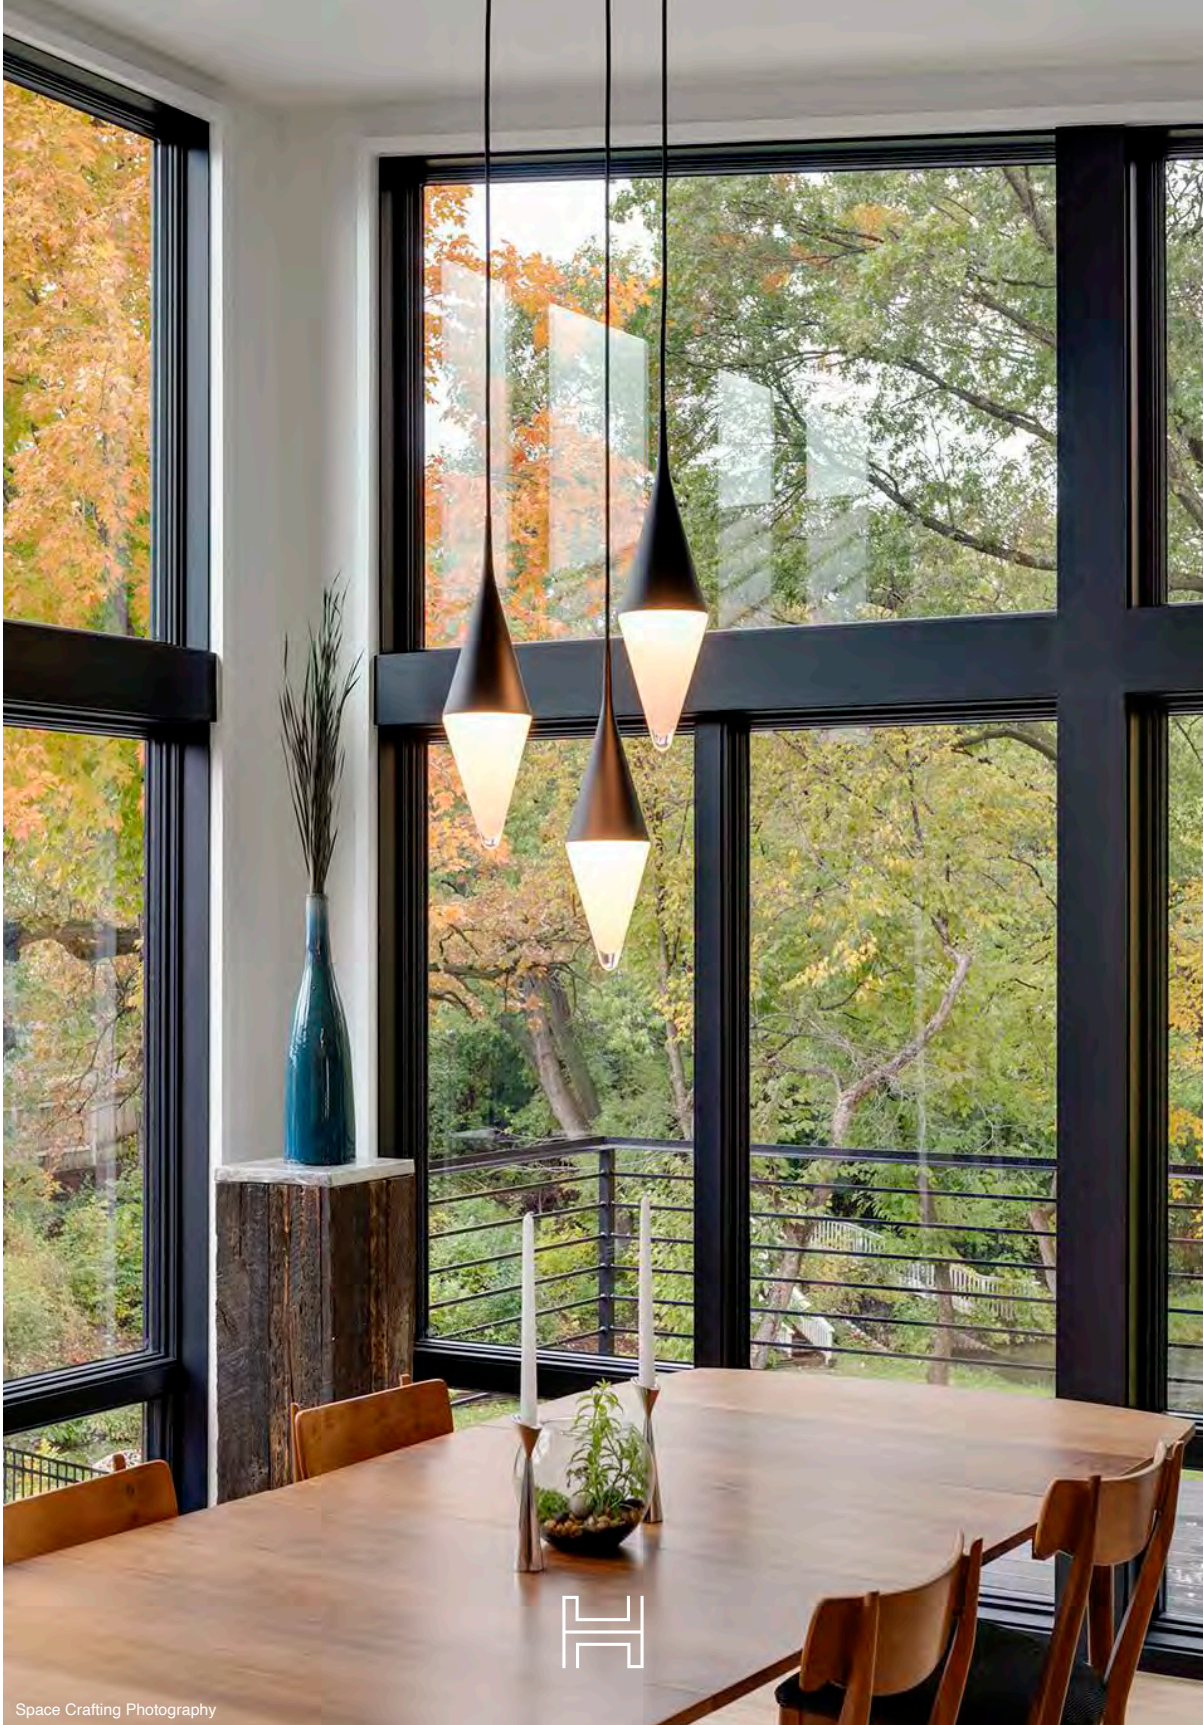

Crystal/Brushed Brass
NEE-110-00-01

Bronze/Brushed Brass
NEE-110-00-03

Smoke/Brushed Brass
NEE-110-00-05

Opaline White/Brushed Brass
NEE-110-00-07

Space Crafting Photography